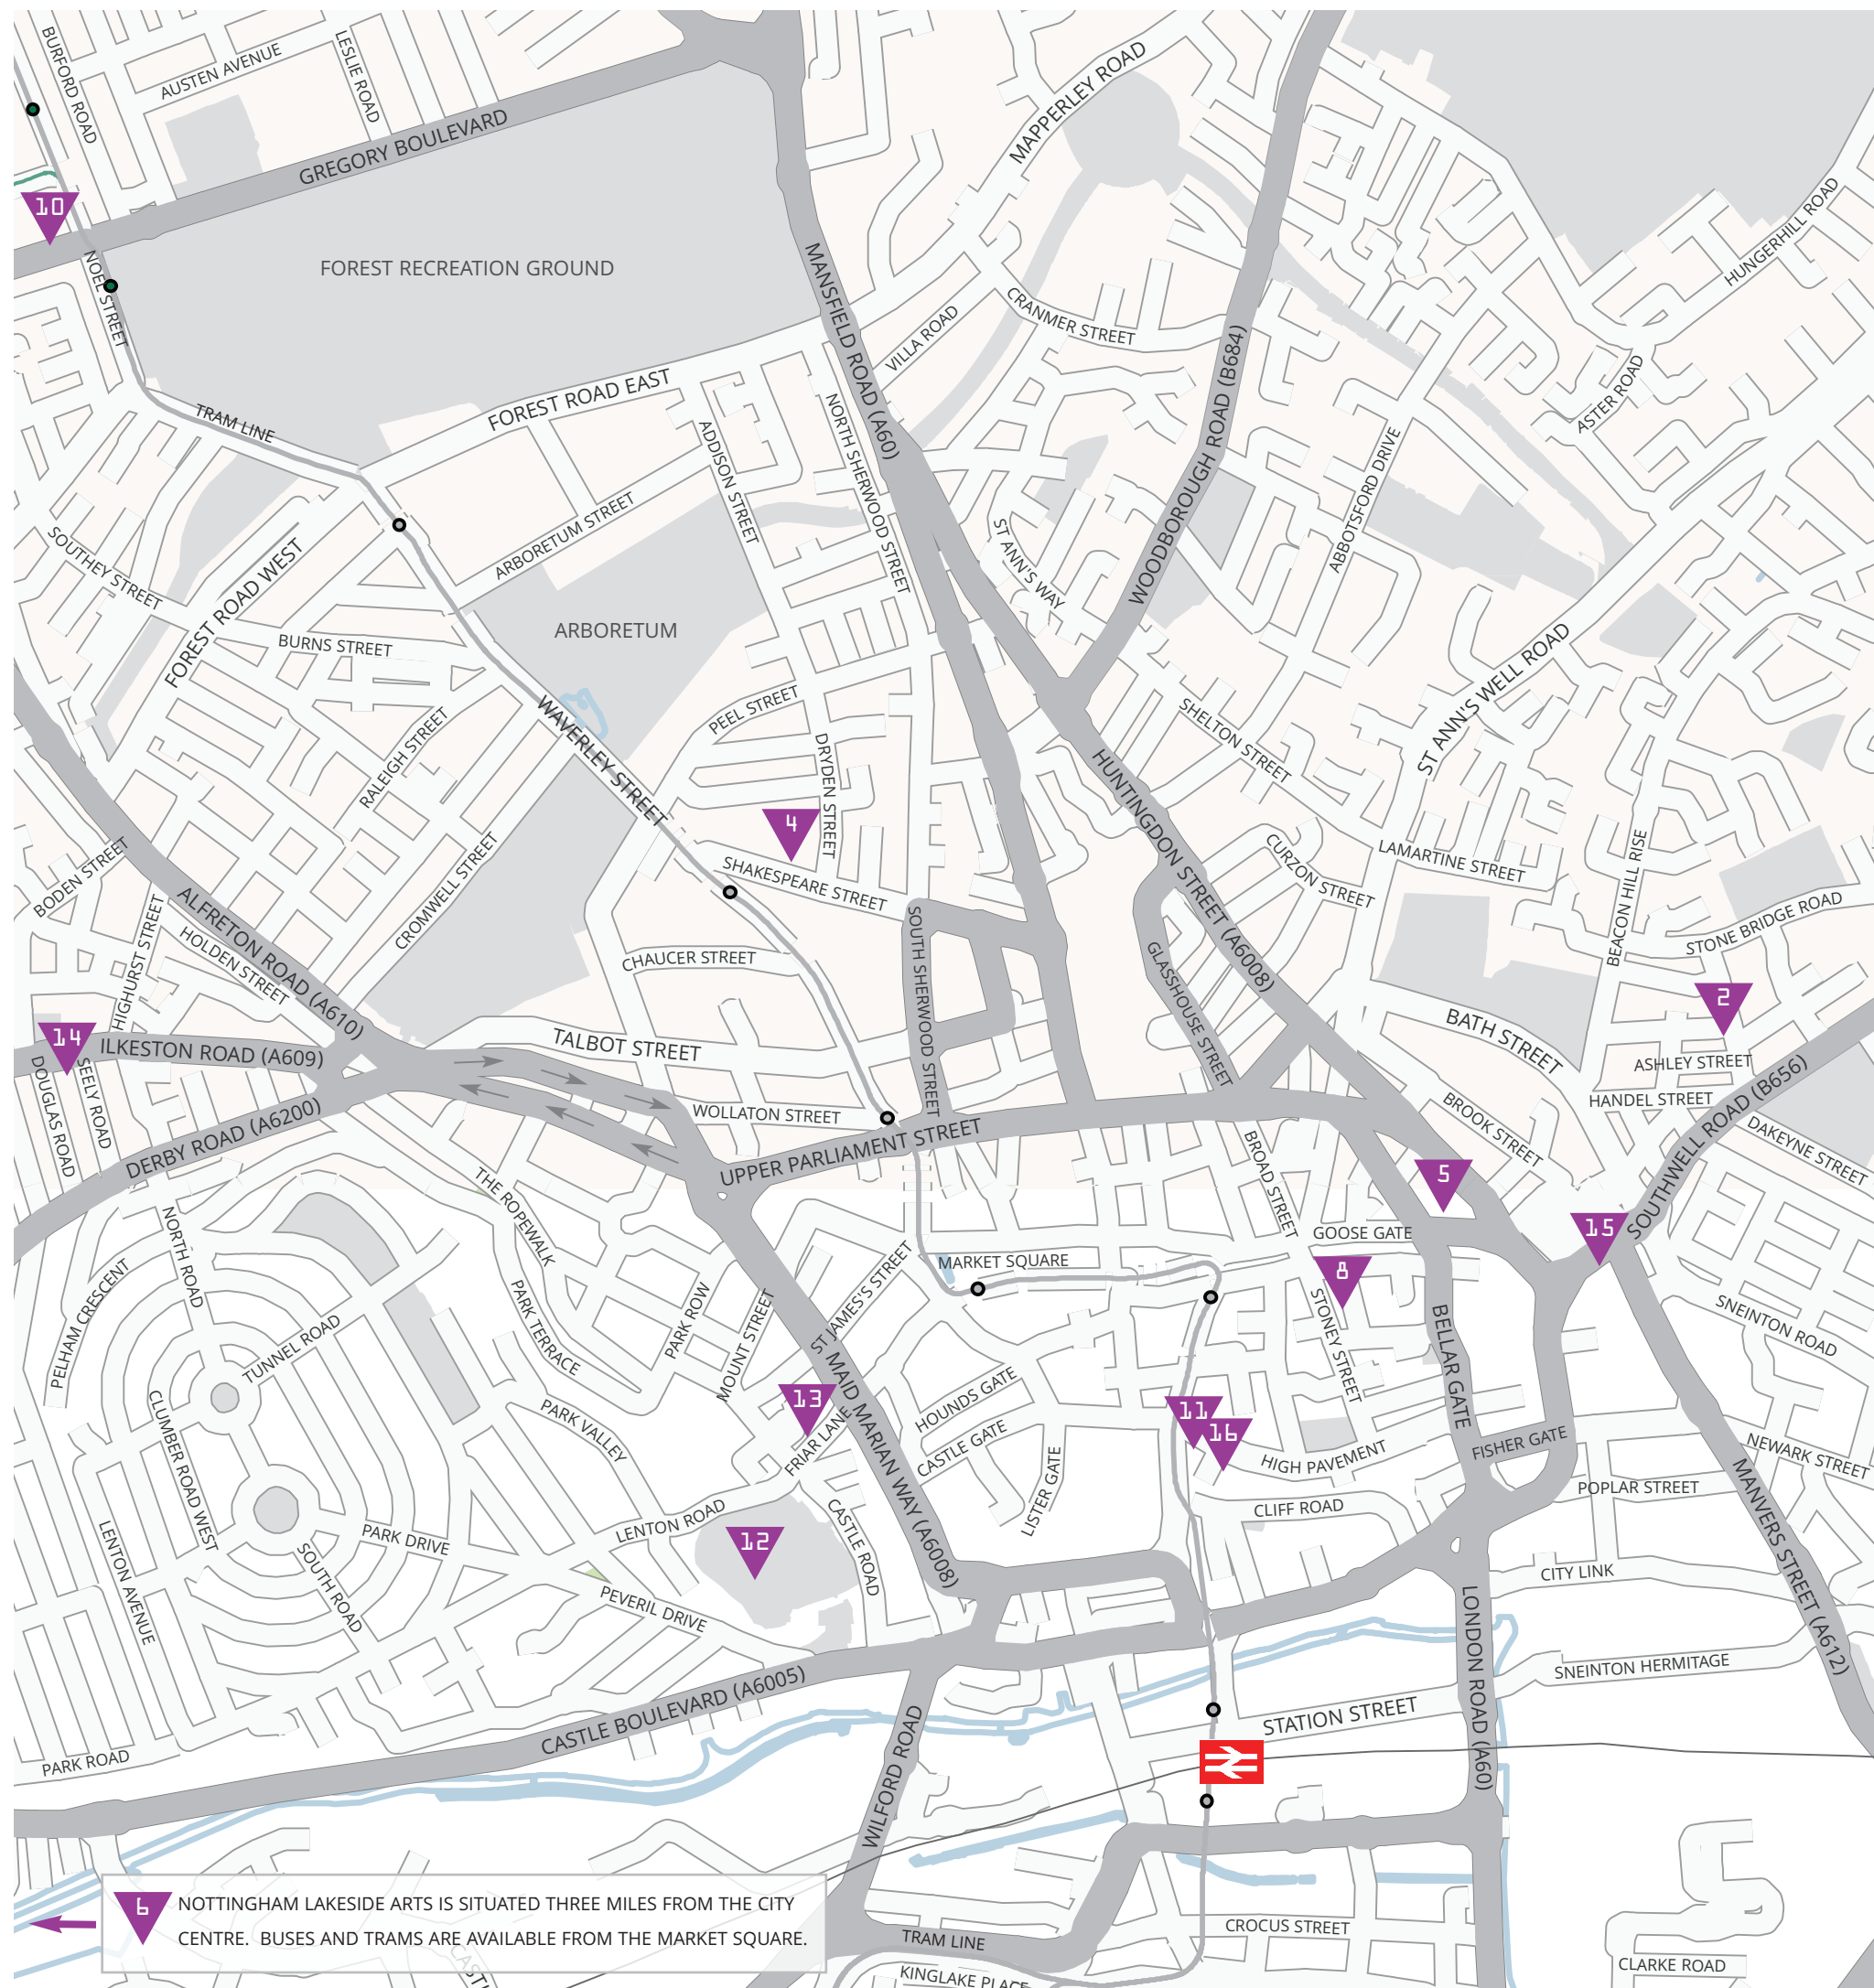

NOTTINGHAM ART MAP

Explore
▼

- | | | |
|----------------------------|---|------------------------|
| 2 Backlit | 10 New Art Exchange | 14 HUTT Collective |
| 2 Losers Gym | 11 Nottingham Contemporary | 14 Mrs Rick's Cupboard |
| 4 Bonington Gallery | 12 Nottingham Castle Museum and Art Gallery | 14 TG |
| 5 City Arts | 13 Nottingham Society of Artists | 15 Surface Gallery |
| 6 Nottingham Lakeside Arts | 14 Primary | 16 Syson Gallery |
| 8 Lace Market Gallery | | |

NOTTINGHAM ART MAP

Nottingham Art Map presents a cross-section of visual arts activity from organisations across the city, that predominantly demonstrate a structured and consistent programme of public exhibitions and events throughout the year.

Specific exhibition and event information is situated on the website that accompanies this map and is updated and maintained by the venues.

Nottingham Art Map is an initiative by Bonington Gallery and is supported by Nottingham Trent University. The Art Map is developed in dialogue with a steering group of representatives from visual art venues in Nottingham.