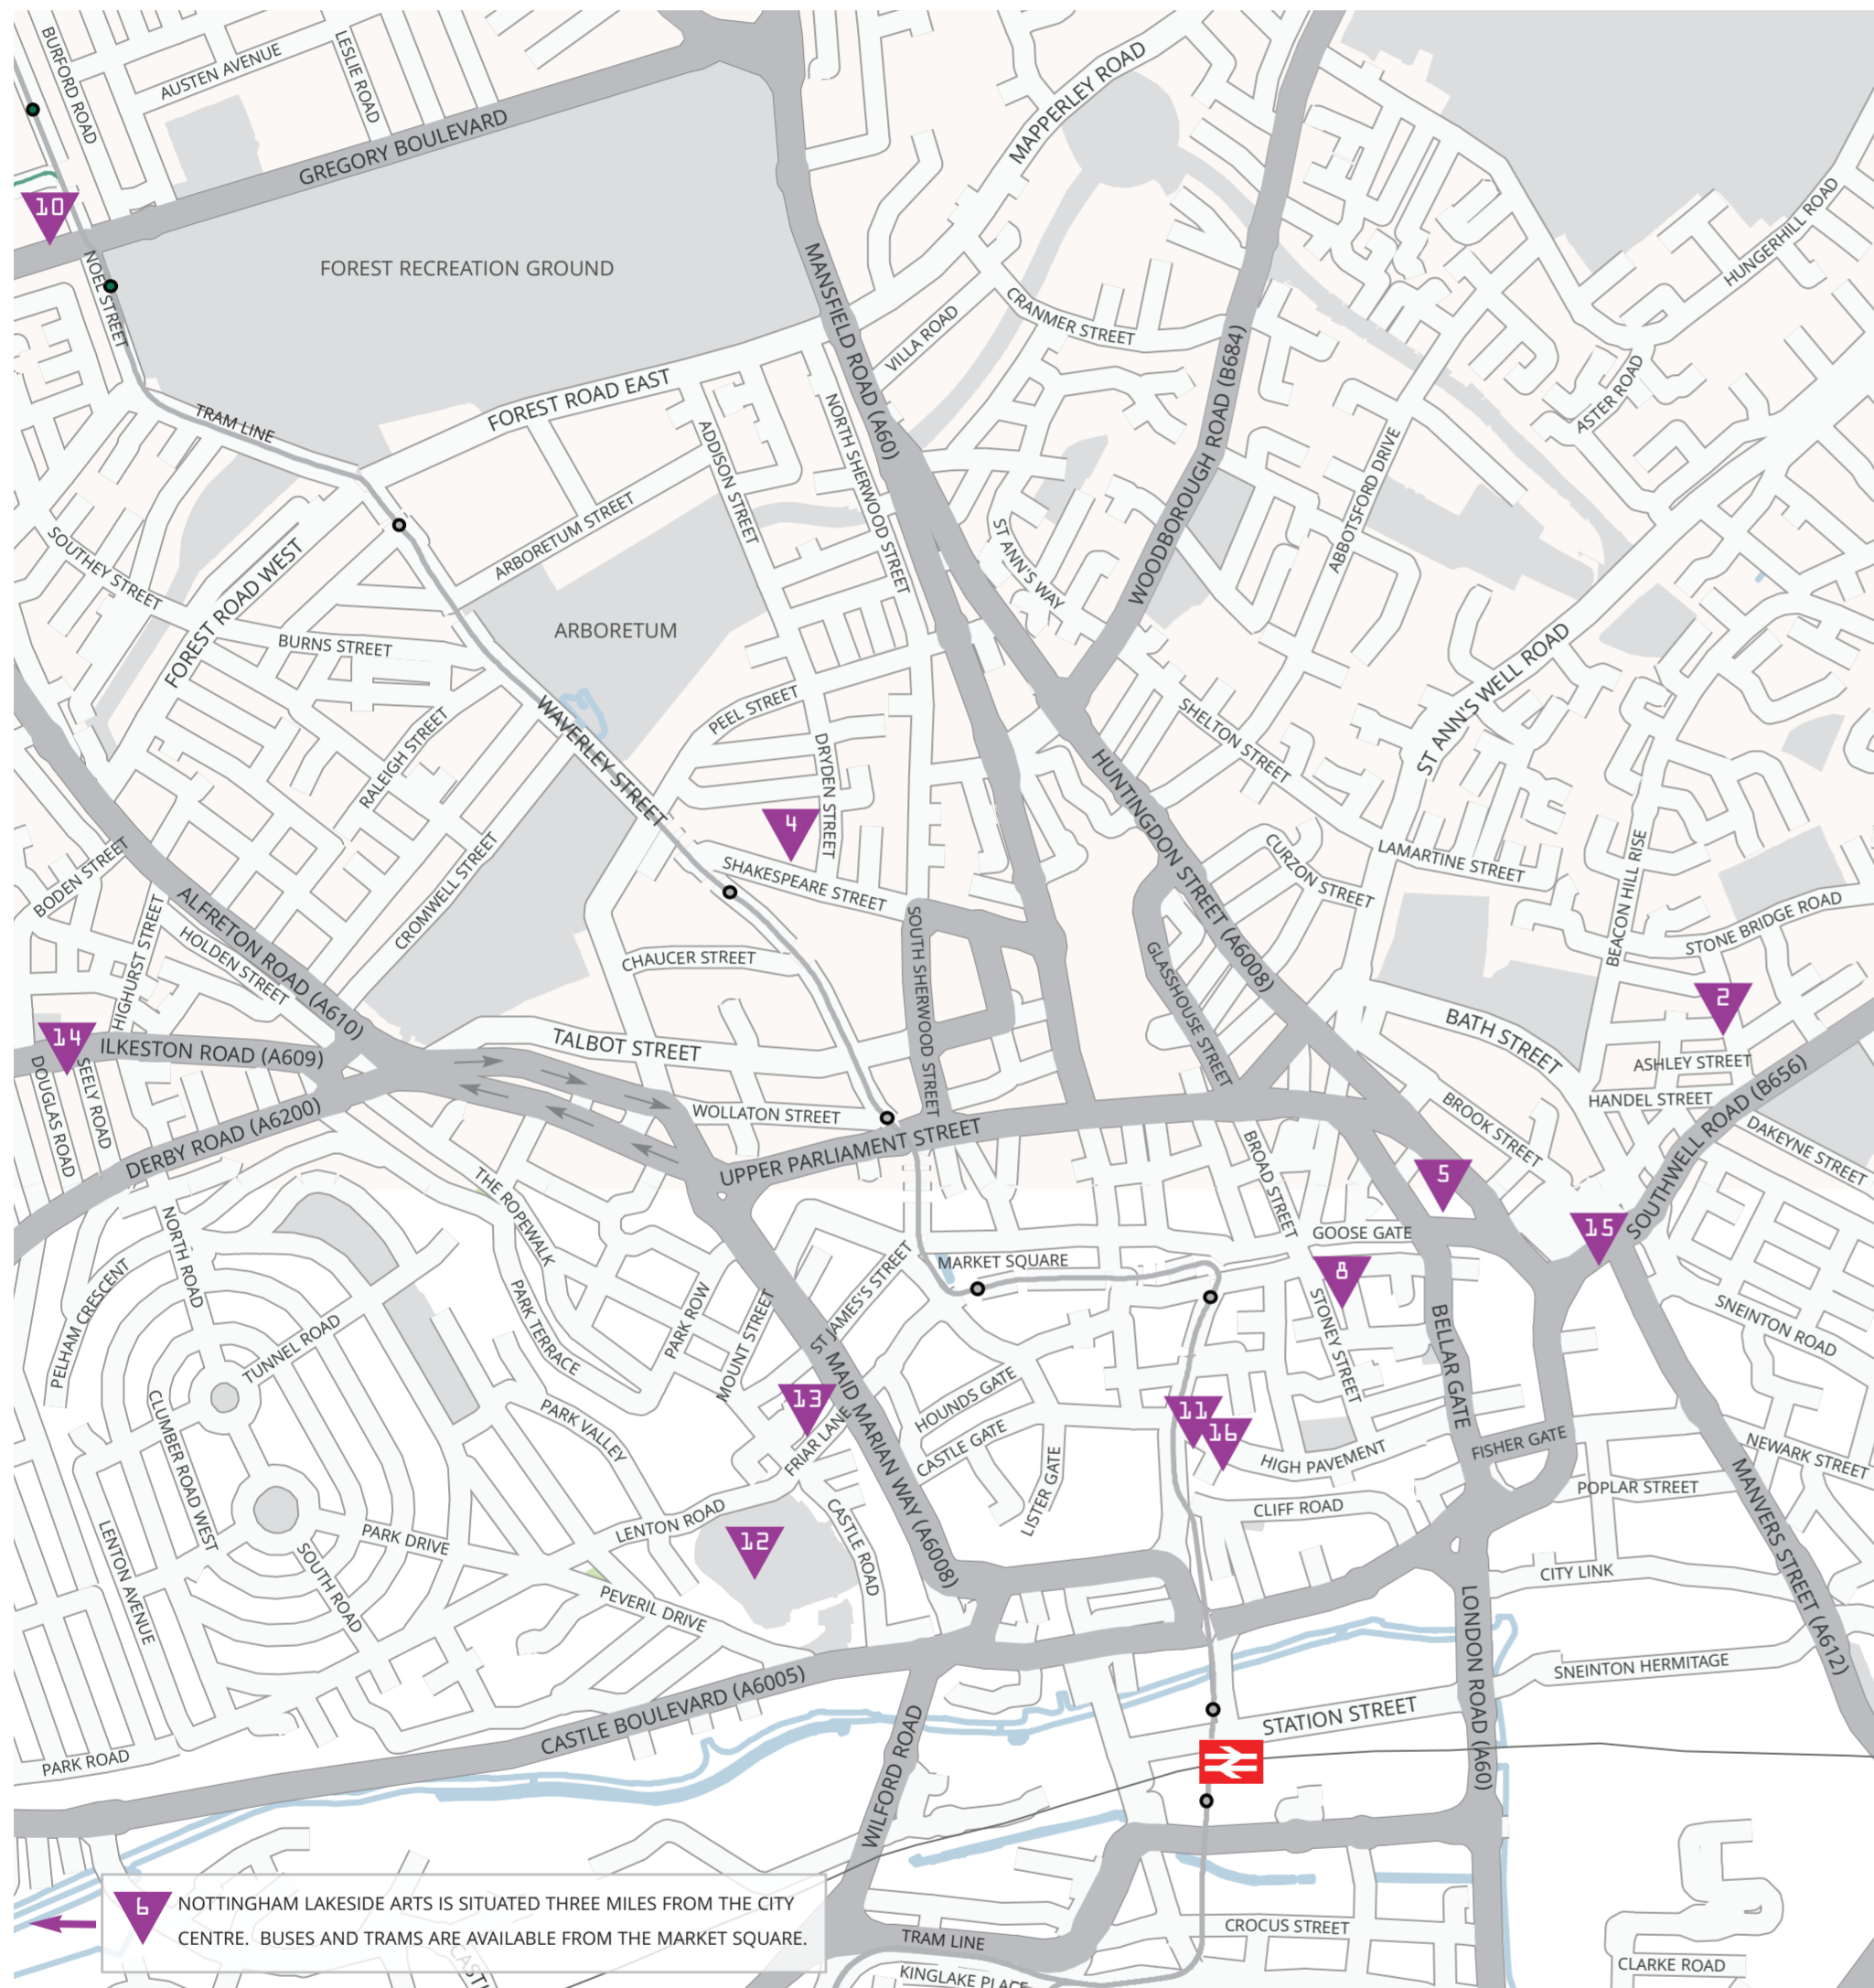

NOTTINGHAM ART MAP

Explore
▼

- | | | |
|----------------------------|---|------------------------|
| 2 Backlit | 10 New Art Exchange | 14 HUTT Collective |
| 2 Losers Gym | 11 Nottingham Contemporary | 14 Mrs Rick's Cupboard |
| 4 Bonington Gallery | 12 Nottingham Castle Museum and Art Gallery | 14 TG |
| 5 City Arts | 13 Nottingham Society of Artists | 15 Surface Gallery |
| 6 Nottingham Lakeside Arts | 14 Primary | 16 Syson Gallery |
| 8 Lace Market Gallery | | |

NOTTINGHAM ART MAP

Nottingham Art Map presents a cross-section of visual arts activity from organisations across the city, that predominantly demonstrate a structured and consistent programme of public exhibitions and events throughout the year.