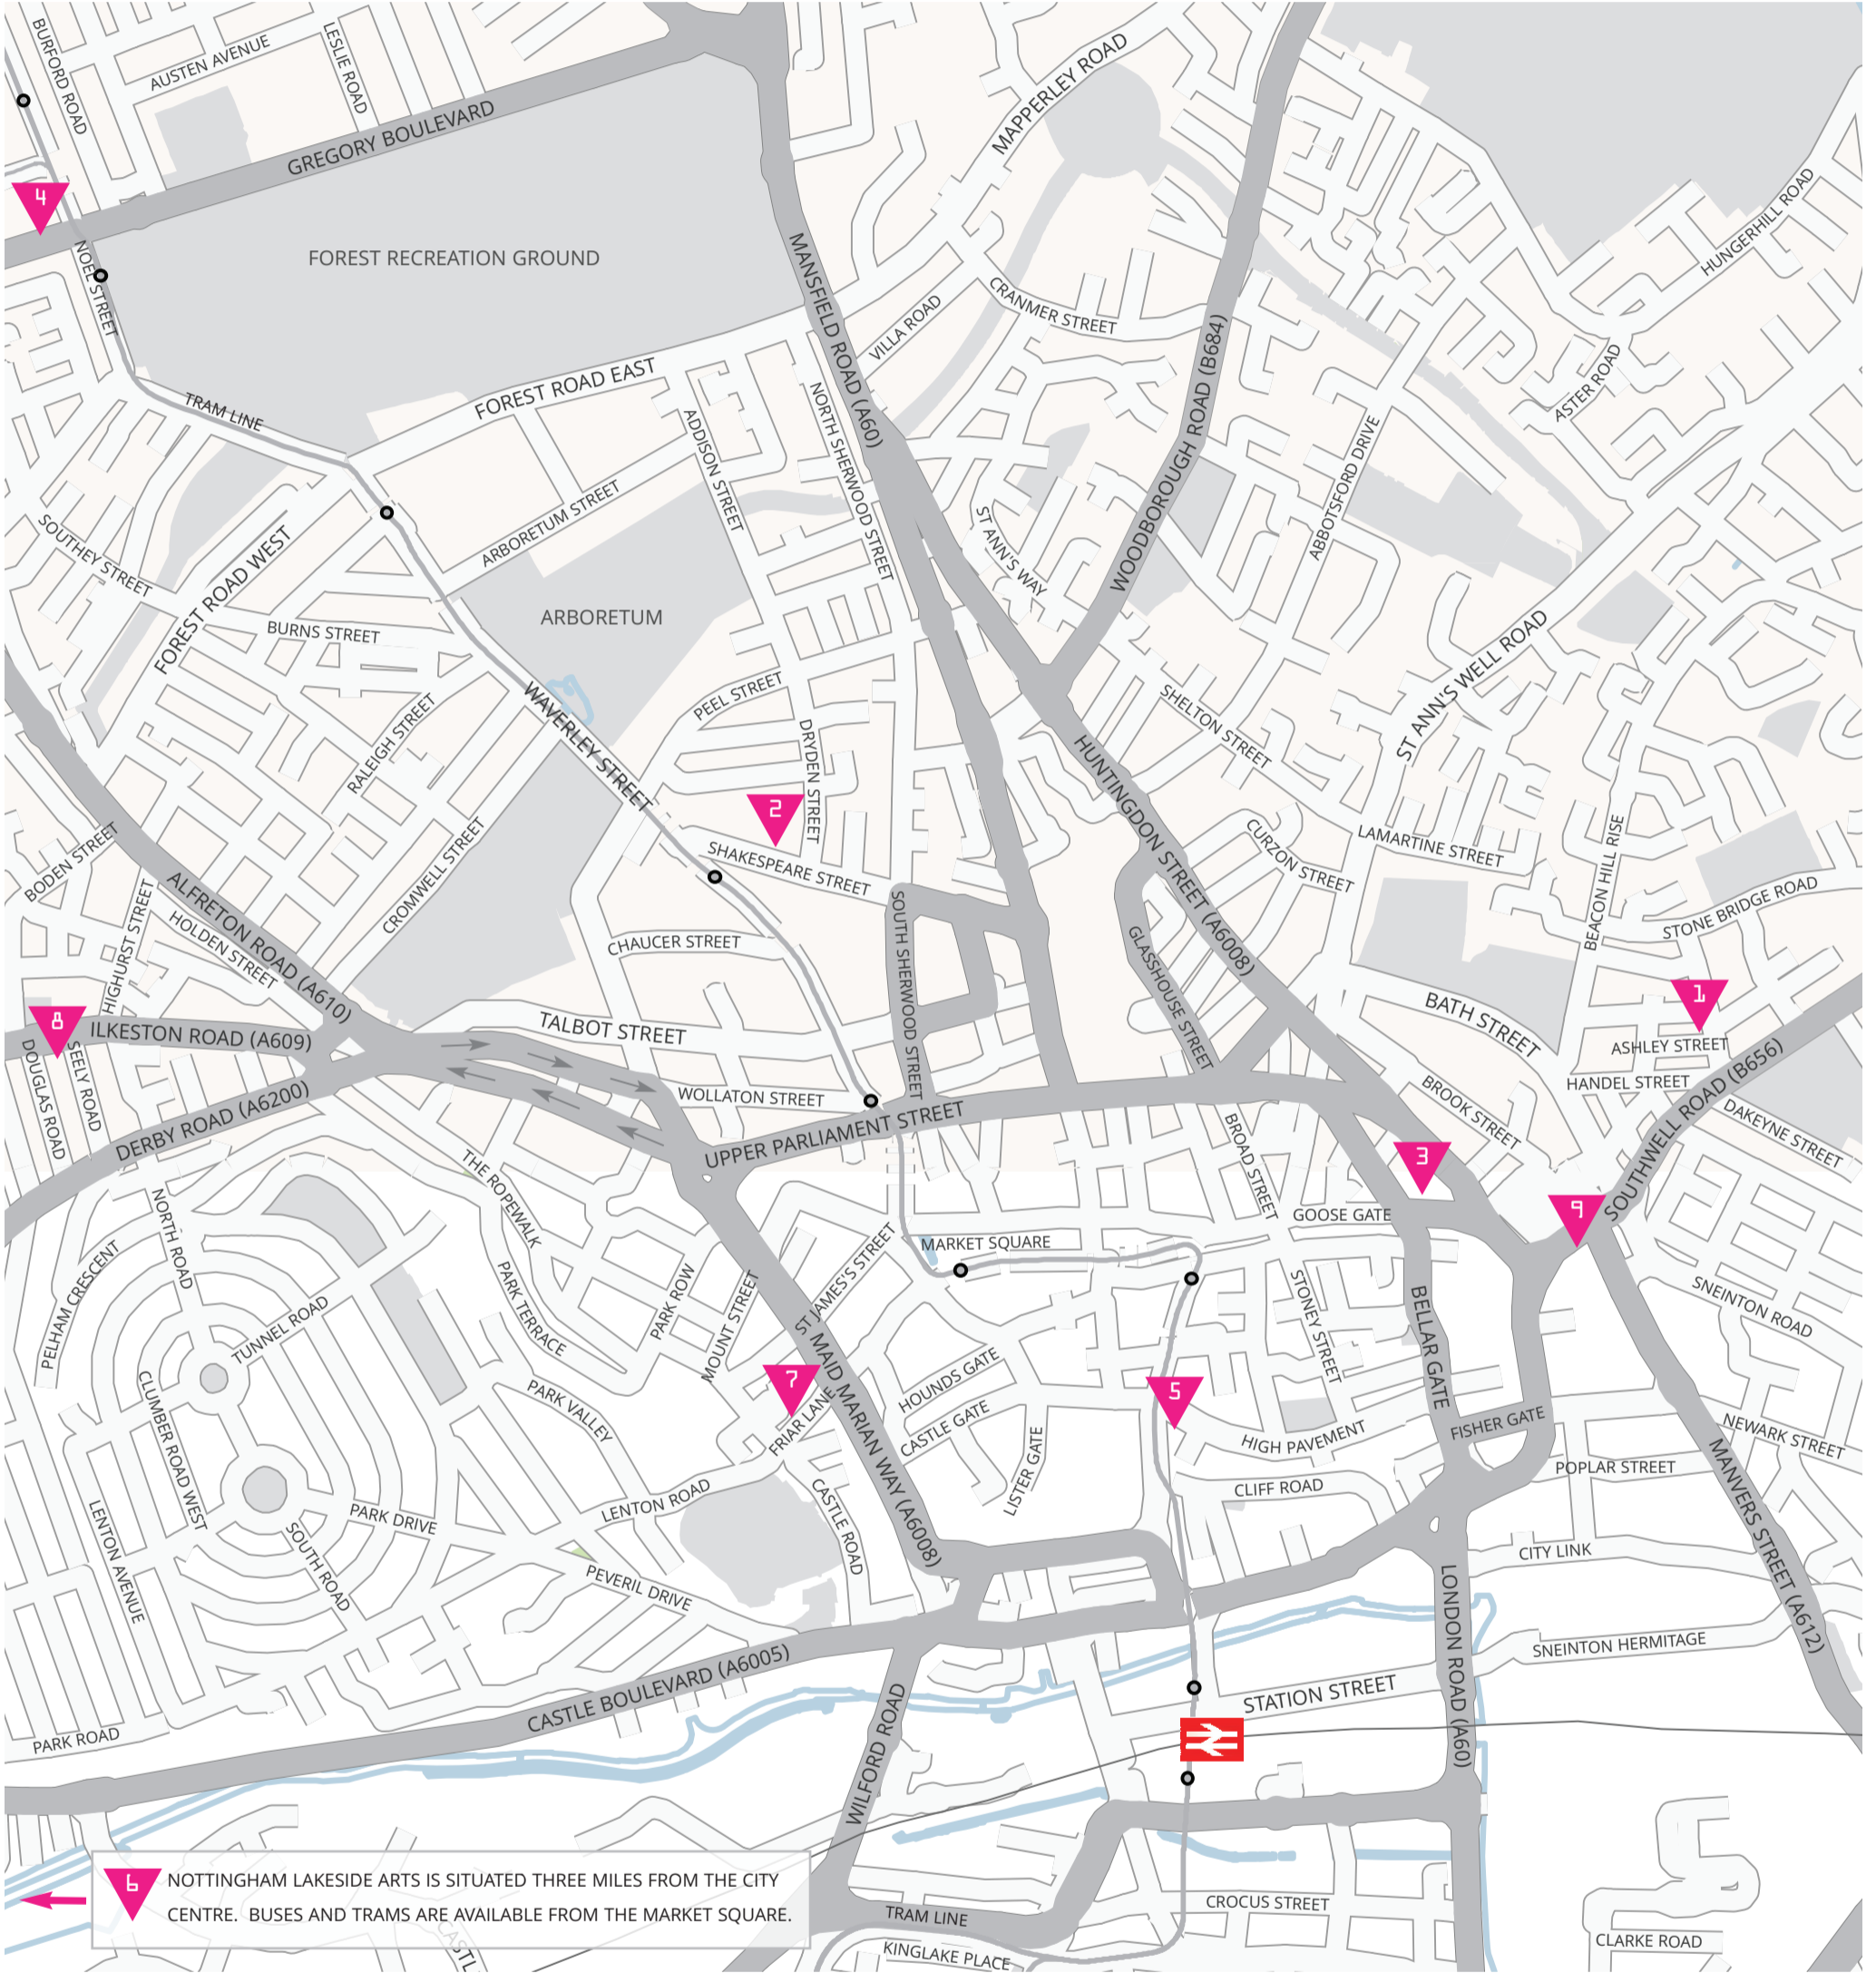

# MAP

Explore

6 NOTTINGHAM LAKESIDE ARTS IS SITUATED THREE MILES FROM THE CITY CENTRE. BUSES AND TRAMS ARE AVAILABLE FROM THE MARKET SQUARE.

- |                     |                                 |                               |
|---------------------|---------------------------------|-------------------------------|
| 1 Backlit           | 5 Nottingham Contemporary       | 8 Primary:<br>HUTT Collective |
| 2 Bonington Gallery | 6 Nottingham Lakeside Arts      | Mrs Rick's Cupboard           |
| 3 City Arts         | 7 Nottingham Society of Artists | TG                            |
| 4 New Art Exchange  |                                 | Trade                         |
|                     |                                 | 9 Surface Gallery             |